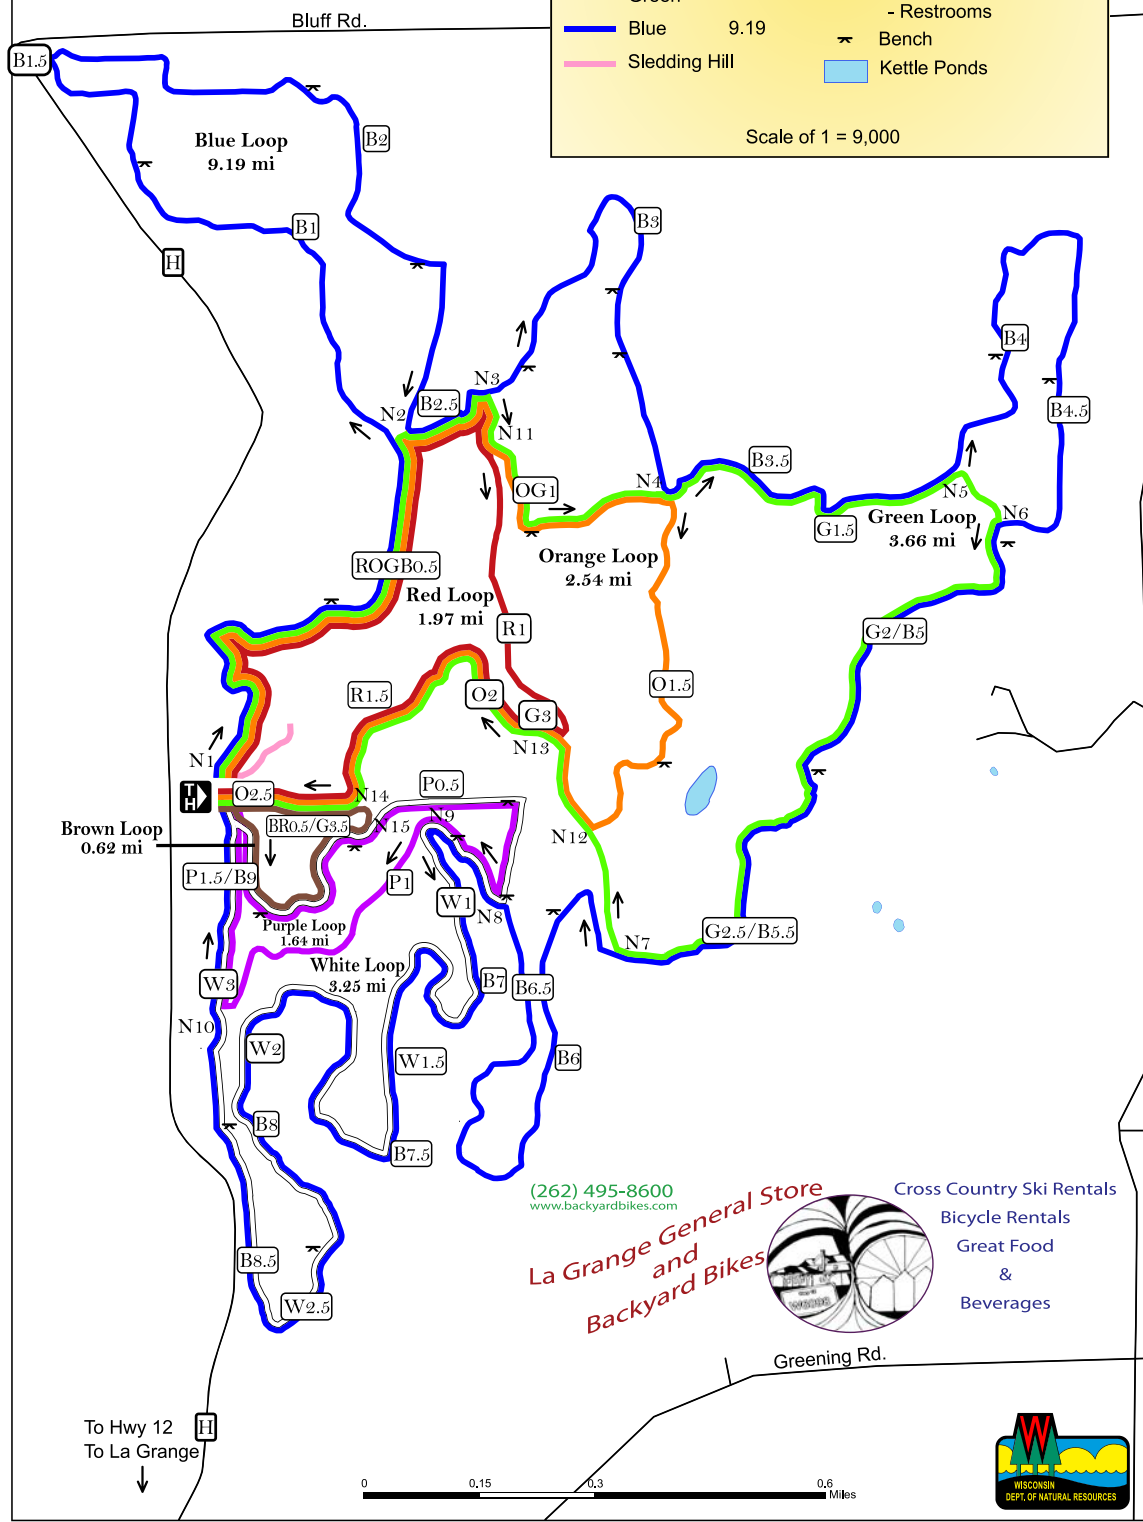

**Legend**

	Brown	0.62	N1	Intersection
	Purple	1.64		Mile Marker
	Red	1.97	- Letter = Loop	
	Orange	2.54	- Number = Mileage from Trail Head	
	White	3.25		Trail Head
	Green	3.66	- Parking	
	Blue	9.19	- Water	
	Sledding Hill		- Restrooms	
				Bench
				Kettle Ponds

Scale of 1 = 9,000

(262) 495-8600  
www.backyardbikes.com

**La Grange General Store  
and  
Backyard Bikes**

Cross Country Ski Rentals  
Bicycle Rentals  
Great Food  
&  
Beverages

To Hwy 12  
To La Grange