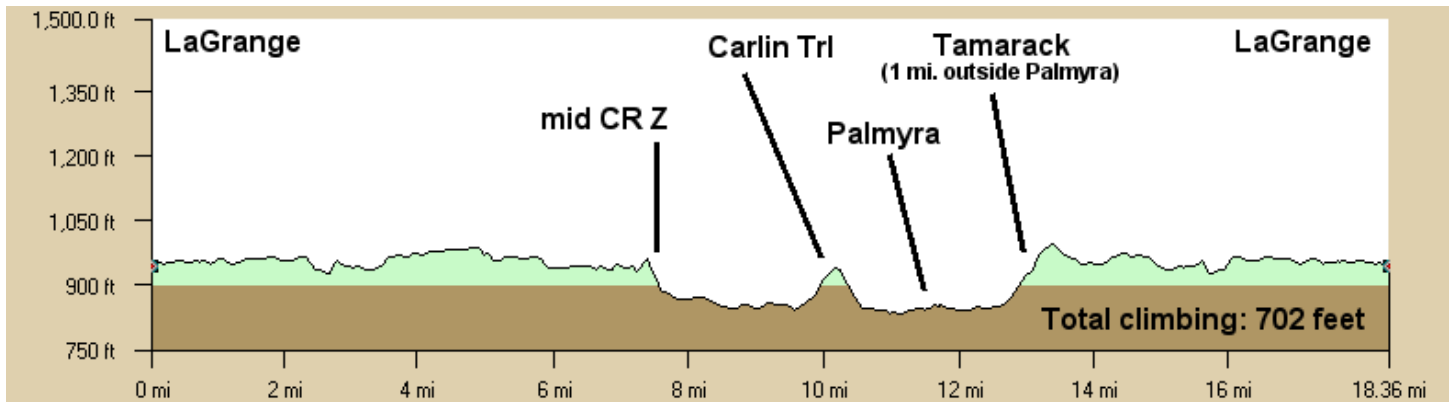

	Dist	Turn		Road	Exit	Time	Total Dist
		Start	at	La Grange		00:00:00	0.00 mi
		Go straight (N)	on	CR H		00:00:00	0.00 mi
	in 0.17 mi	Turn right (ENE)	on to	Greening Rd		00:00:33	0.17 mi
	in 1.54 mi	Turn left (N)	on to	Tamarack Rd		00:07:06	1.70 mi
	in 0.30 mi	Bear right (NNE)	on	Tamarack Rd		00:08:23	2.00 mi
	in 0.31 mi	Bear left (N)	on	Tamarack Rd		00:09:43	2.32 mi
	in 1.68 mi	Turn right (E)	on to	Young Rd		00:16:51	3.99 mi
	in 1.76 mi	Turn left (N)	on to	CR Z (Little Prairie Rd)		00:24:24	5.76 mi
	in 3.01 mi	Turn left (W)	on to	Mill Rd		00:37:11	8.76 mi
	in 0.85 mi	Go straight (WSW)	on to	Carlin Trl		00:40:48	9.61 mi
	in 1.44 mi	Go straight (W)	on to	E Bluff Rd		00:46:58	11.05 mi
	in 0.25 mi	Turn right (NW)	on to	S 2nd St		00:48:01	11.30 mi
	in 0.30 mi	Turn left (SW)	on to	CR H (W Main St)		00:49:17	11.60 mi
	in 0.14 mi	Turn left (S)	on to	S 4th St		00:49:41	11.73 mi
	in 0.38 mi	Go straight (S)	on to	Tamarack Rd		00:51:14	12.11 mi
	in 3.89 mi	Bear right (SSW)	on	Tamarack Rd		01:07:50	16.00 mi
	in 0.31 mi	Bear left (S)	on	Tamarack Rd		01:09:10	16.31 mi
	in 0.30 mi	Turn right (WSW)	on to	Greening Rd		01:10:27	16.61 mi
	in 1.54 mi	Turn left (S)	on to	CR H		01:16:54	18.15 mi
	in 0.17 mi	Finish	at	La Grange		01:17:27	18.31 mi

Total Time: 01:17:27 Total Distance: 18.31 mi

**Ice cream available in
Palmyra and at the
LaGrange General Store!**