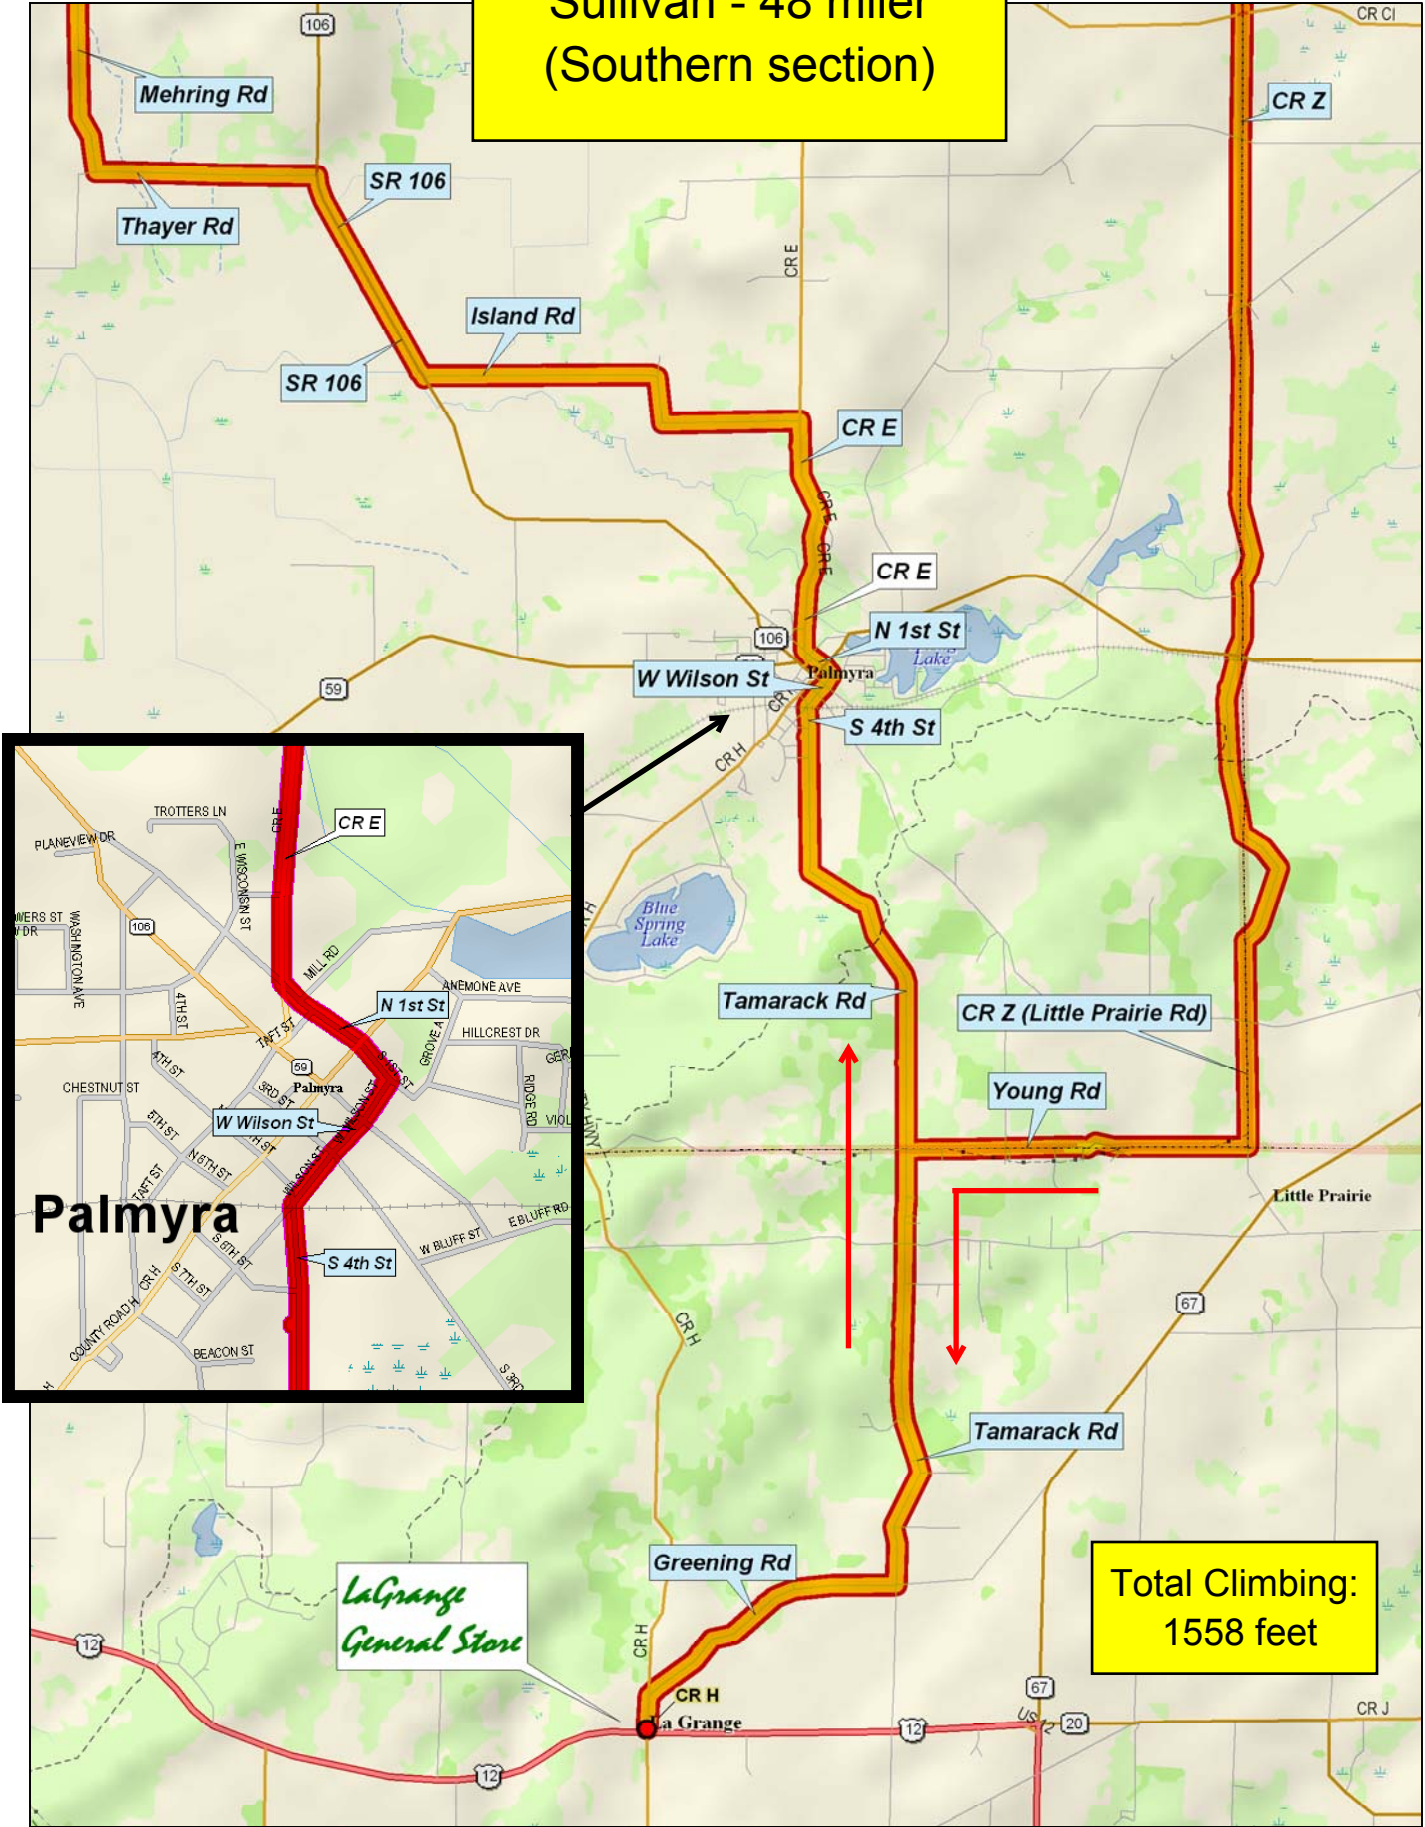

Sullivan - 48 miler
(Southern section)

Total Climbing:
1558 feet

Unsigned intersection
(left at "T")

**Sullivan 48-miler
(northern section)**