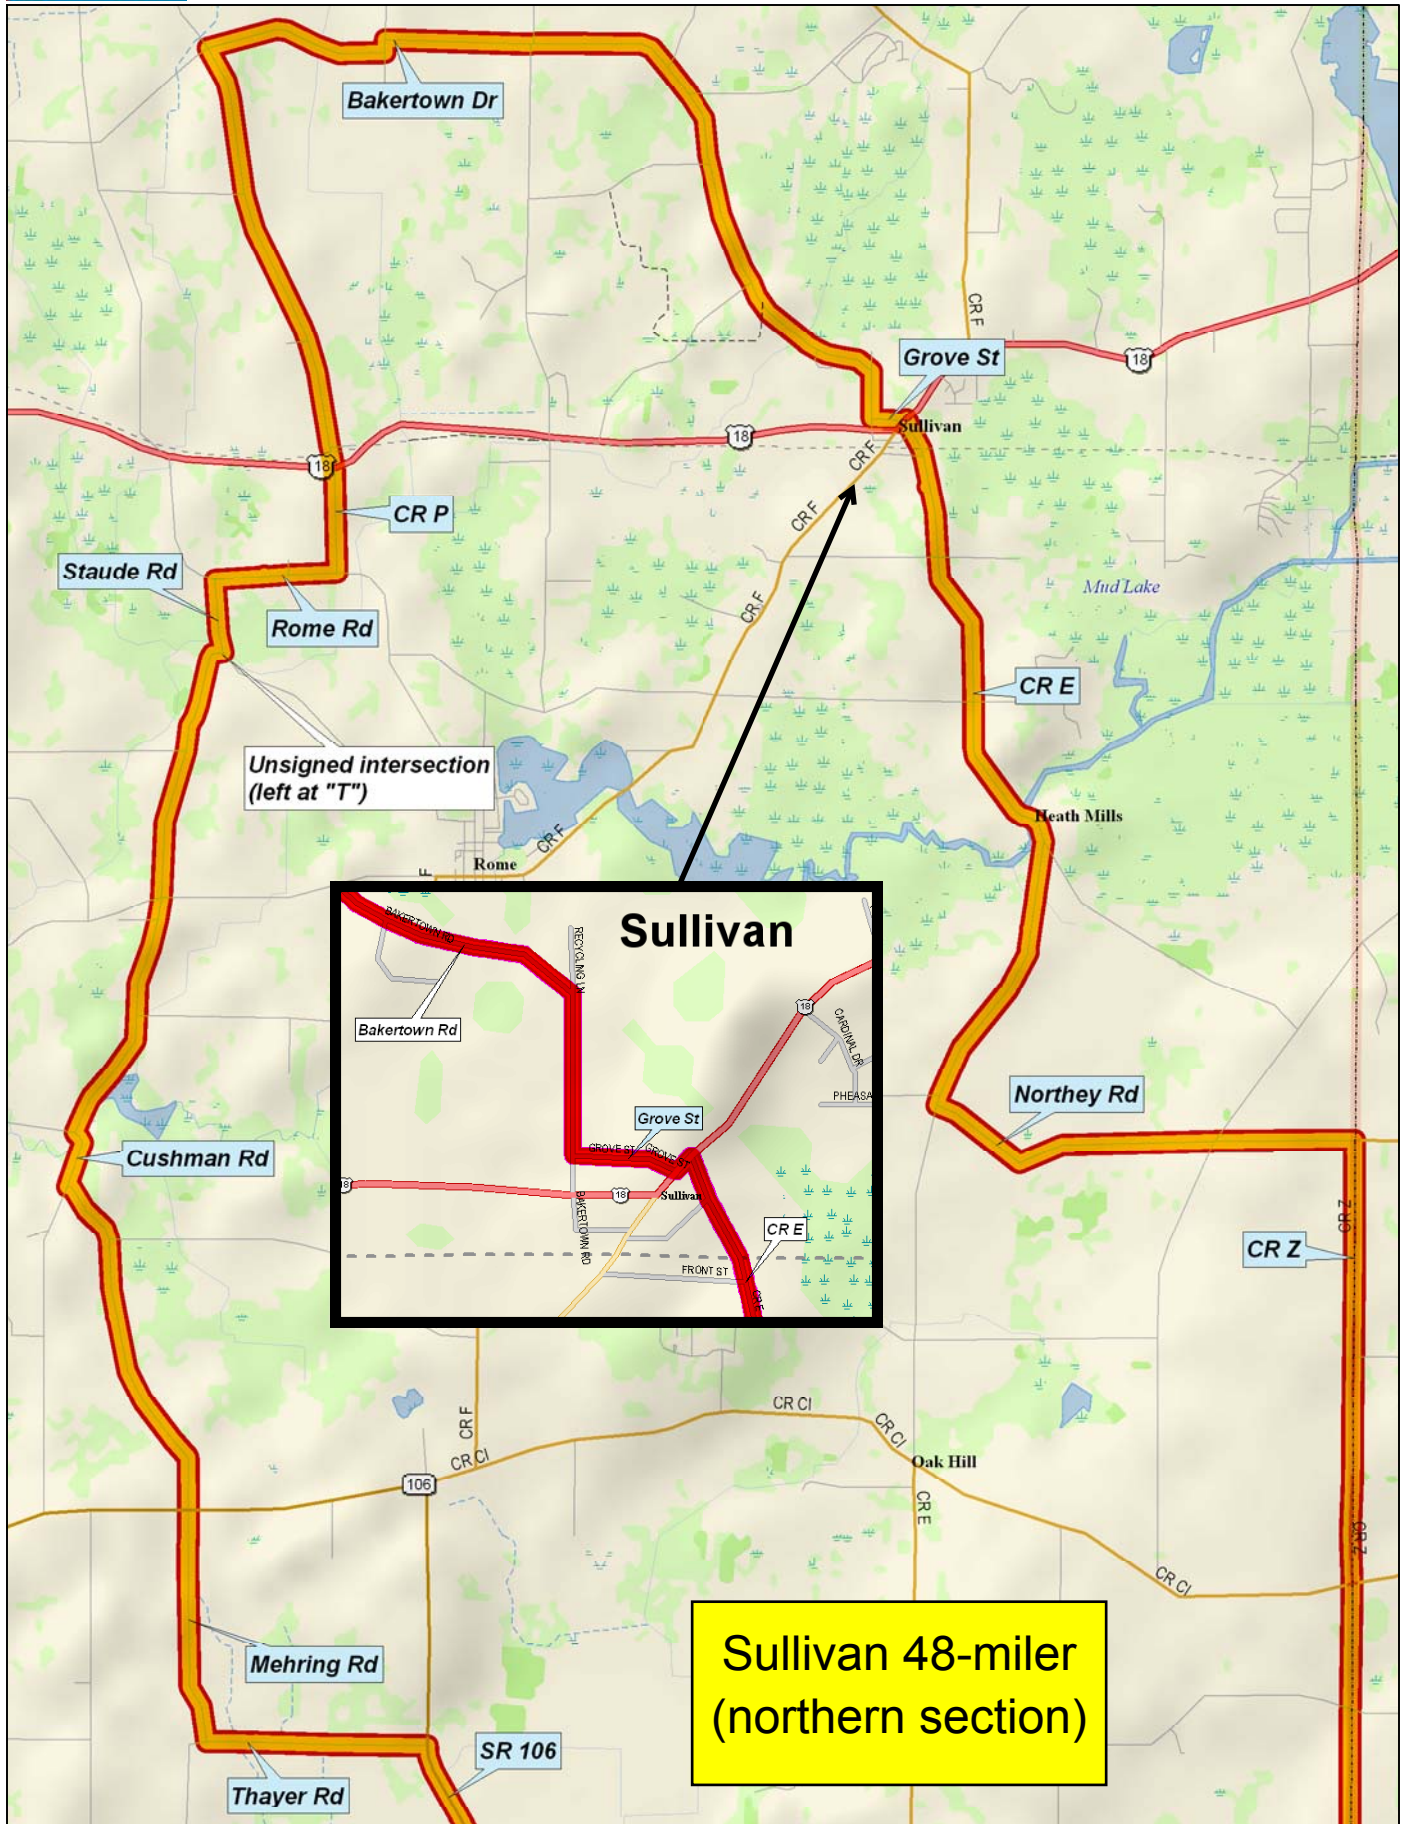

Sullivan - 48 miler
(Southern section)

Total Climbing:
1558 feet

Unsigned intersection
(left at "T")

**Sullivan 48-miler
(northern section)**