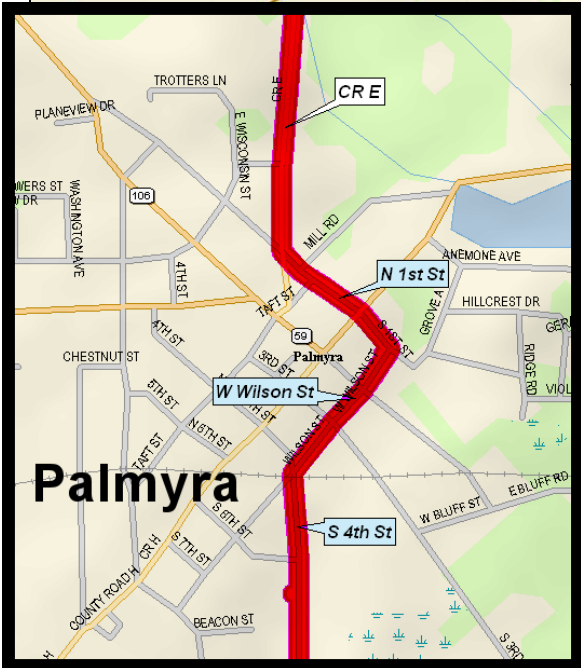

Sullivan - 48 miler
(Southern section)

Total Climbing:
1558 feet

Unsigned intersection
(left at "T")

**Sullivan 48-miler
(northern section)**